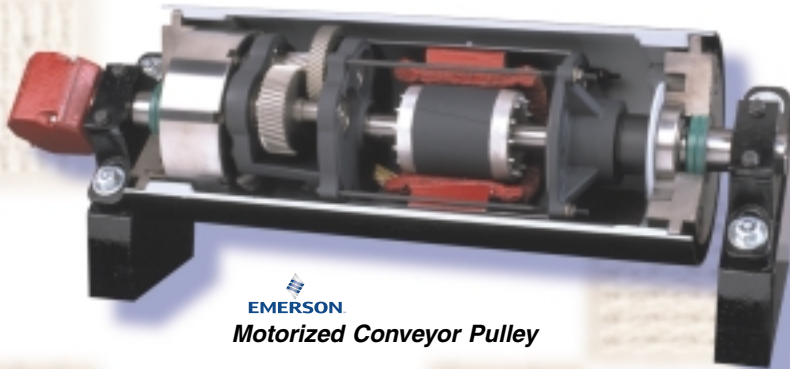

Complete Gearing Solutions...

Emerson Power Transmission Has the Industry's Broadest Line of Standard Gearmotors and Speed Reducers

Morse
Cobra™ *Worm Gear Reducer*

US CbN Inline
Concentric Gearmotor

US MbN Helical
Shaft Mount Gearmotor

EMERSON
Motorized Conveyor Pulley

Morse
PowerRgear®
Worm Gear Reducer

Browning
Power-Match Plus
Helical Parallel Shaft Gear Reducer

Browning
Helical
Shaft Mount Speed Reducer

STANDARD SOLUTIONS