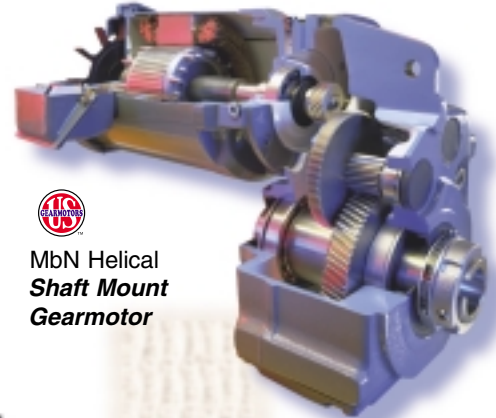

Complete Gearing Solutions...

Emerson Power Transmission Has the Industry's Broadest Line of Standard Gearmotors and Speed Reducers

Morse
Cobra™ *Worm Gear Reducer*

US CbN Inline
Concentric Gearmotor

US MbN Helical
Shaft Mount Gearmotor

EMERSON
Motorized Conveyor Pulley

Morse
PowerRgear®
Worm Gear Reducer

Browning
Power-Match Plus
Helical Parallel Shaft Gear Reducer

Browning
Helical
Shaft Mount Speed Reducer

STANDARD SOLUTIONS