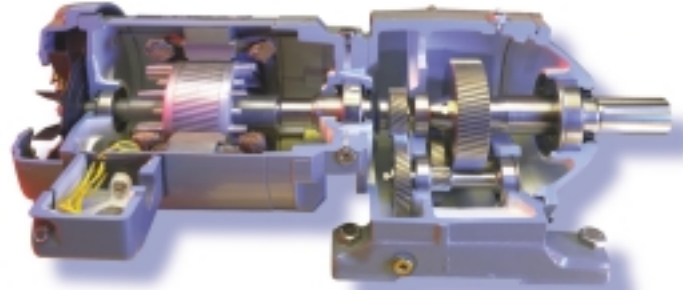

Complete Gearing Solutions...

Emerson Power Transmission Has the Industry's Broadest Line of Standard Gearmotors and Speed Reducers

Morse
Cobra™ *Worm Gear Reducer*

US CbN Inline
Concentric Gearmotor

US MbN Helical
Shaft Mount Gearmotor

EMERSON
Motorized Conveyor Pulley

Morse
PowerRgear®
Worm Gear Reducer

Browning
Power-Match Plus
Helical Parallel Shaft Gear Reducer

Browning
Helical
Shaft Mount Speed Reducer

STANDARD SOLUTIONS